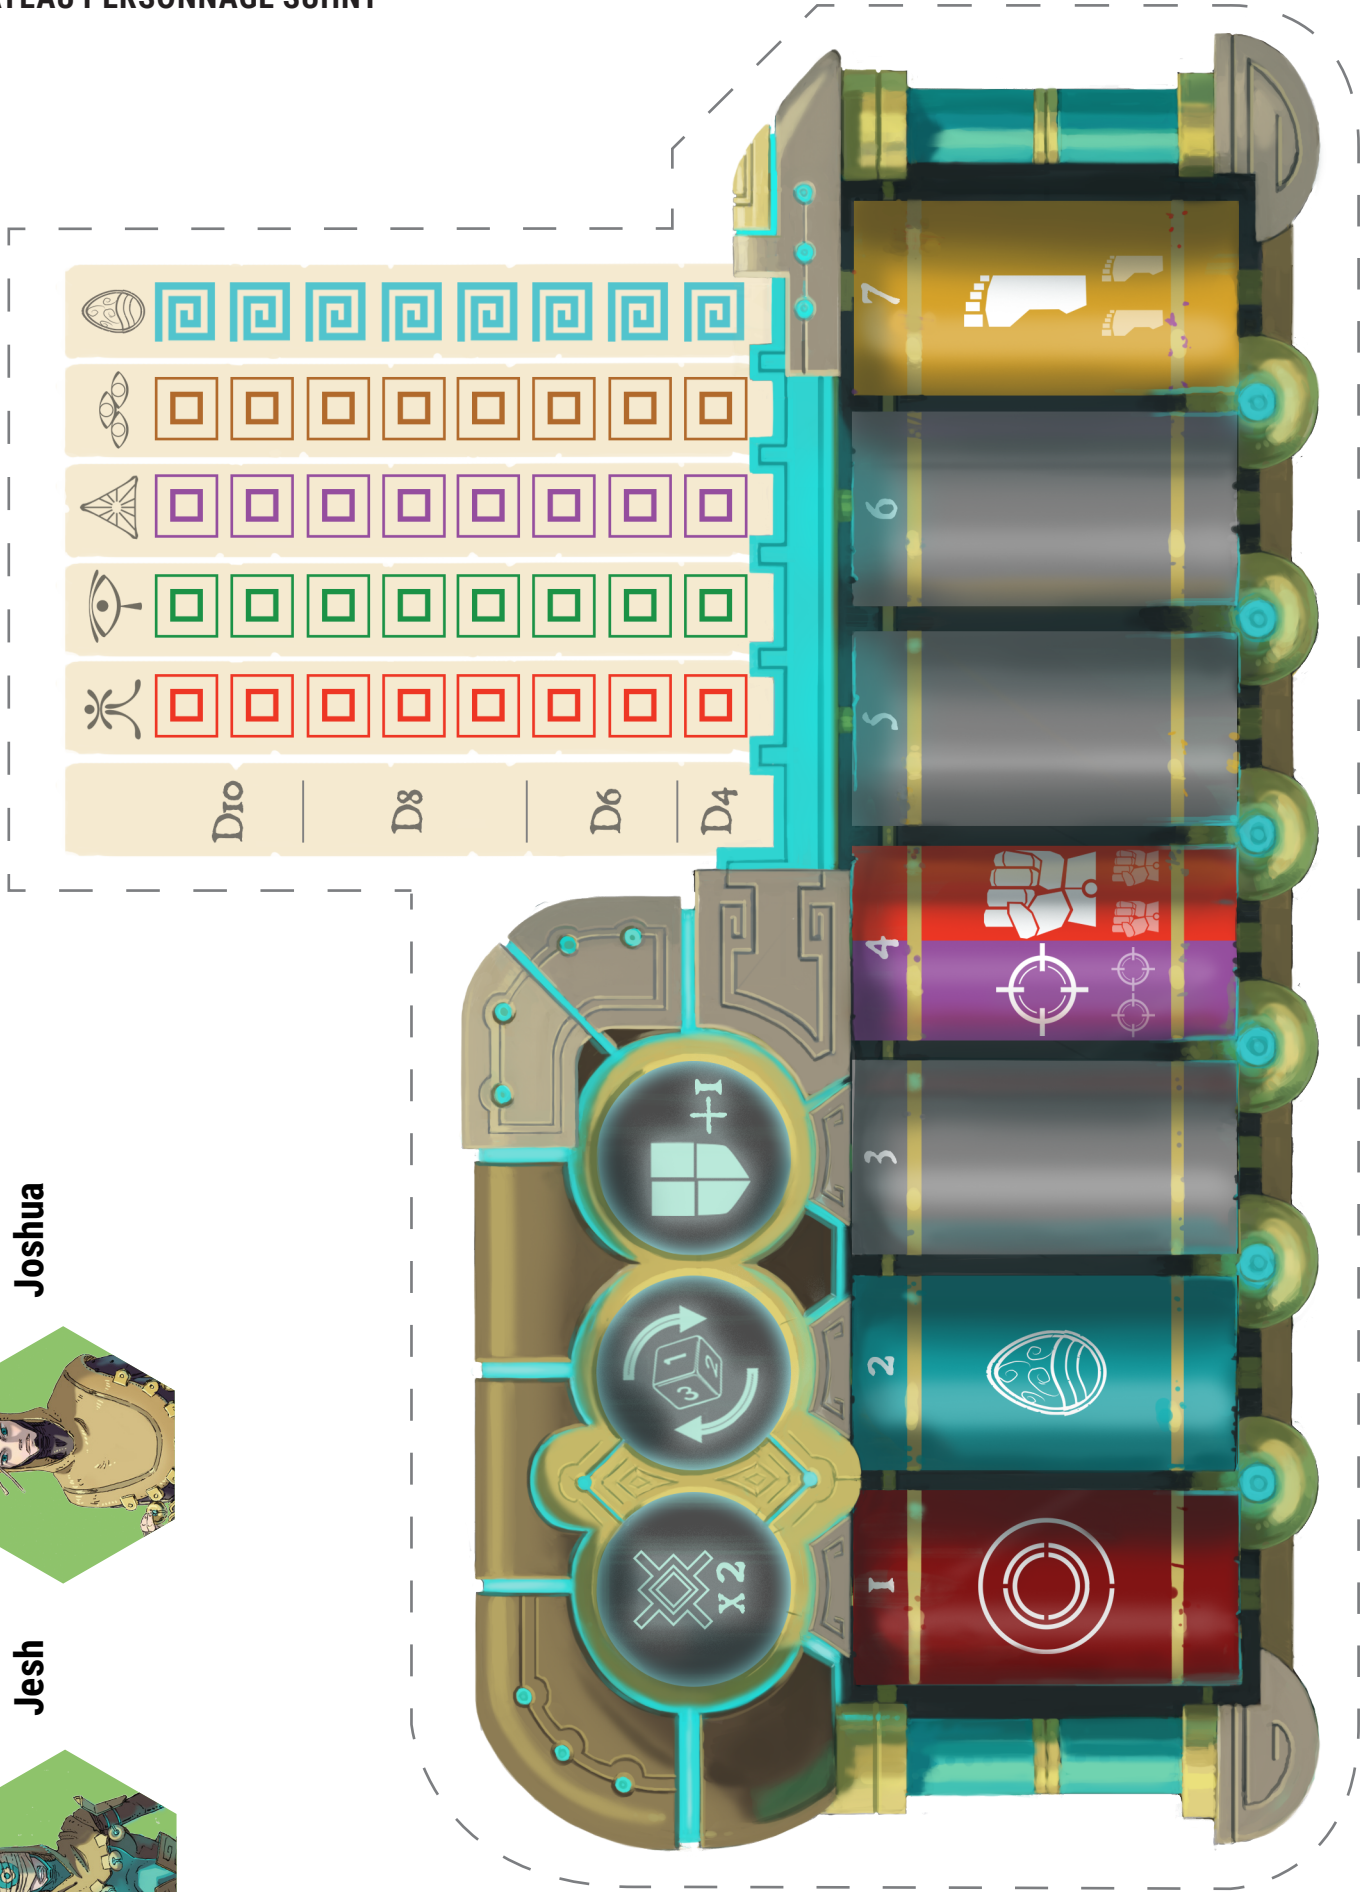

Ihoan

The board layout includes the following elements:

- Top Section (Dice and Icons):** A horizontal row of dice and icons. From left to right: a D10 die with a skull icon, a D8 die with a pair of glasses icon, a D6 die with a triangle icon, a D4 die with an eye icon, and a D4 die with a stick figure icon. Below these dice are four columns of colored squares: red (8 squares), green (8 squares), purple (8 squares), and brown (8 squares).
- Bottom Section (Numbered Tiles):** A vertical column of seven hexagonal tiles, numbered 1 to 7 from bottom to top.
 - Tile 1 (Red):** Contains an icon of two fists and the number '1'.
 - Tile 2 (Teal):** Contains a snake icon and the number '2'.
 - Tile 3 (Grey):** Contains the number '3'.
 - Tile 4 (Yellow):** Contains a silhouette of a person and the number '4'.
 - Tile 5 (Grey):** Contains the number '5'.
 - Tile 6 (Purple):** Contains a target icon and the number '6'.
 - Tile 7 (Red):** Contains a skull icon and the number '7'.
- Left Side (Action Tiles):** A vertical column of three hexagonal tiles. From top to bottom:
 - A teal tile with a shield icon and '+I'.
 - A green tile with a target icon, a shield icon, and '+I'.
 - A dark green tile with a sword icon, a square icon, and '-2'.

PLATEAU PERSONNAGE SUHNY

Joshua

Jesh

PLATEAU PERSONNAGE GÉÔLE

Orace

Catheline

The main board is a large, stylized character board with a red and teal border. It features several numbered slots (1-7) and various icons. At the top, there are four dice: D10, D8, D6, and D4. Below the dice are five rows of icons: a person, a hand, a triangle, an eye, and a person. The board is divided into sections by a vertical line. On the left side, there are three circular icons: a hand with a target, a hand with a target and arrows, and a hand with a target and arrows. On the right side, there are seven numbered slots (1-7) with various icons: 1 (person), 2 (egg), 3 (empty), 4 (target), 5 (empty), 6 (hand), 7 (hand).